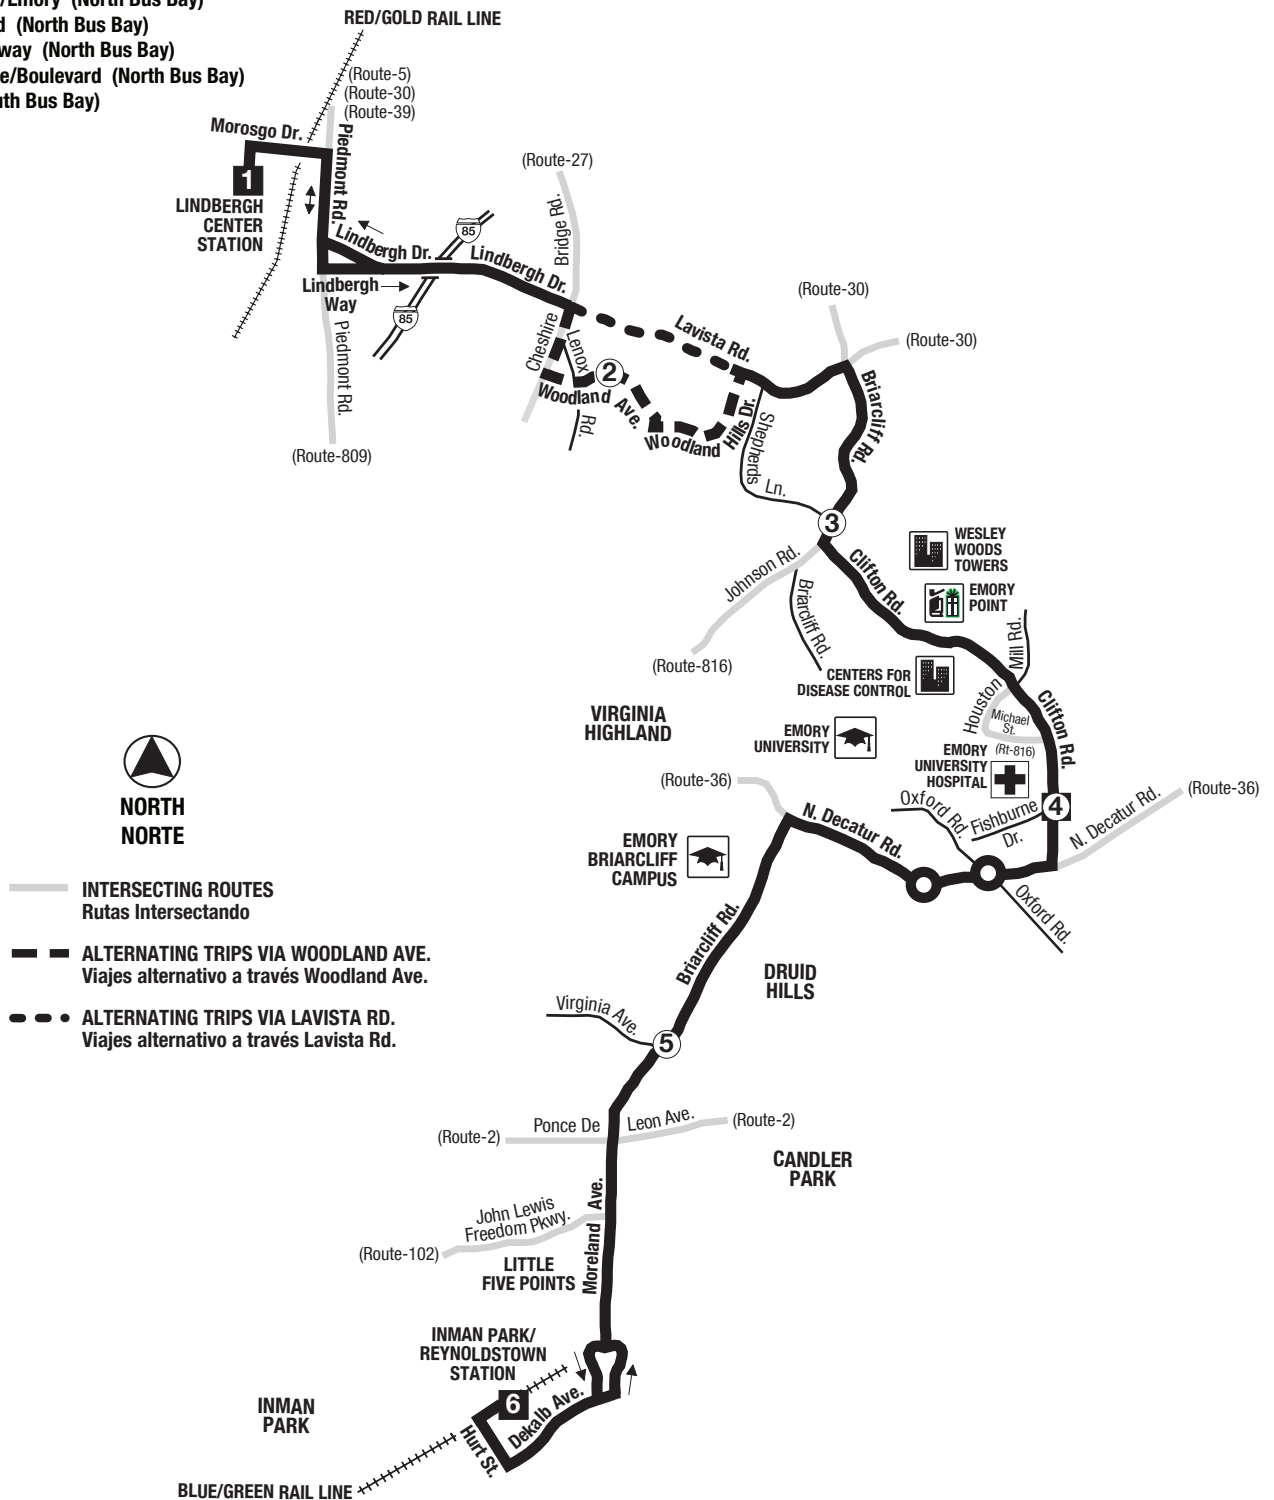

**Routes intersecting at Lindbergh Center Station:
Rutas intersectando en la Estación Lindbergh Center:**

- 5-Piedmont Road/Sandy Springs (North Bus Bay)
- 6-Clifton Road/Emory (North Bus Bay)
- 30-Lavista Road (North Bus Bay)
- 39-Buford Highway (North Bus Bay)
- 809-Monroe Drive/Boulevard (North Bus Bay)
- Xpress (South Bus Bay)

**Routes intersecting at Inman Park/Reynoldstown Station:
Rutas intersectando en la Estación Inman Park/Reynoldstown:**

- 4-Moreland Avenue (South Bus Bay)
- 6-Clifton Road/Emory (North Bus Bay)
- 32-Bouldercrest (South Bus Bay)
- 74-Flat Shoals (South Bus Bay)